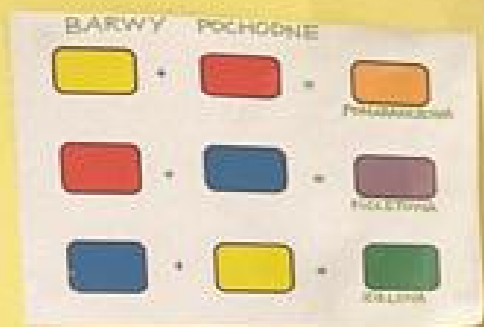

# PAN STOP

PAN STOP

BARWY POCHODNE

PAN

Color chart and diagrams on the left wall:

- Color swatches: PIMAZALCINI (orange), FIOLETUNA (purple), ZELONA (green).
- A circular color wheel diagram.
- A vertical color gradient strip.
- A horizontal color gradient strip.